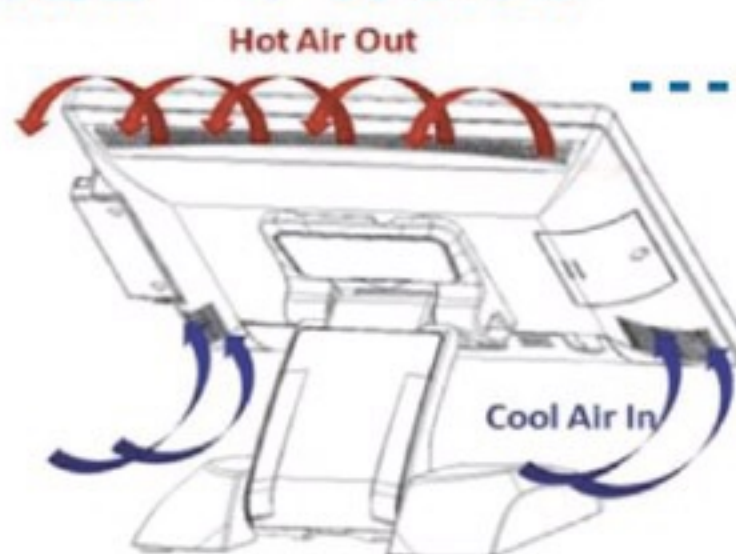

► FEATURES

1. Magnetic + Fingerprint

- Magnetic Stripe Reader (USB, 3 tracks, Non – Encrypted)
- Magnetic + Finger print (combo)

2. Customer Display

- Customer Display VFD 2x20, RS232

3. 2nd LED LCD Display

- 2nd Display 9.7" TFT LED LCD, 1024x768

4. HDD stores up to 500GB Optional SSD(128GB)

► FANLESS & SPILL - PROOF

Patented fanless design with ventilation that allows heat to escape yet prevents liquid from getting into the system.